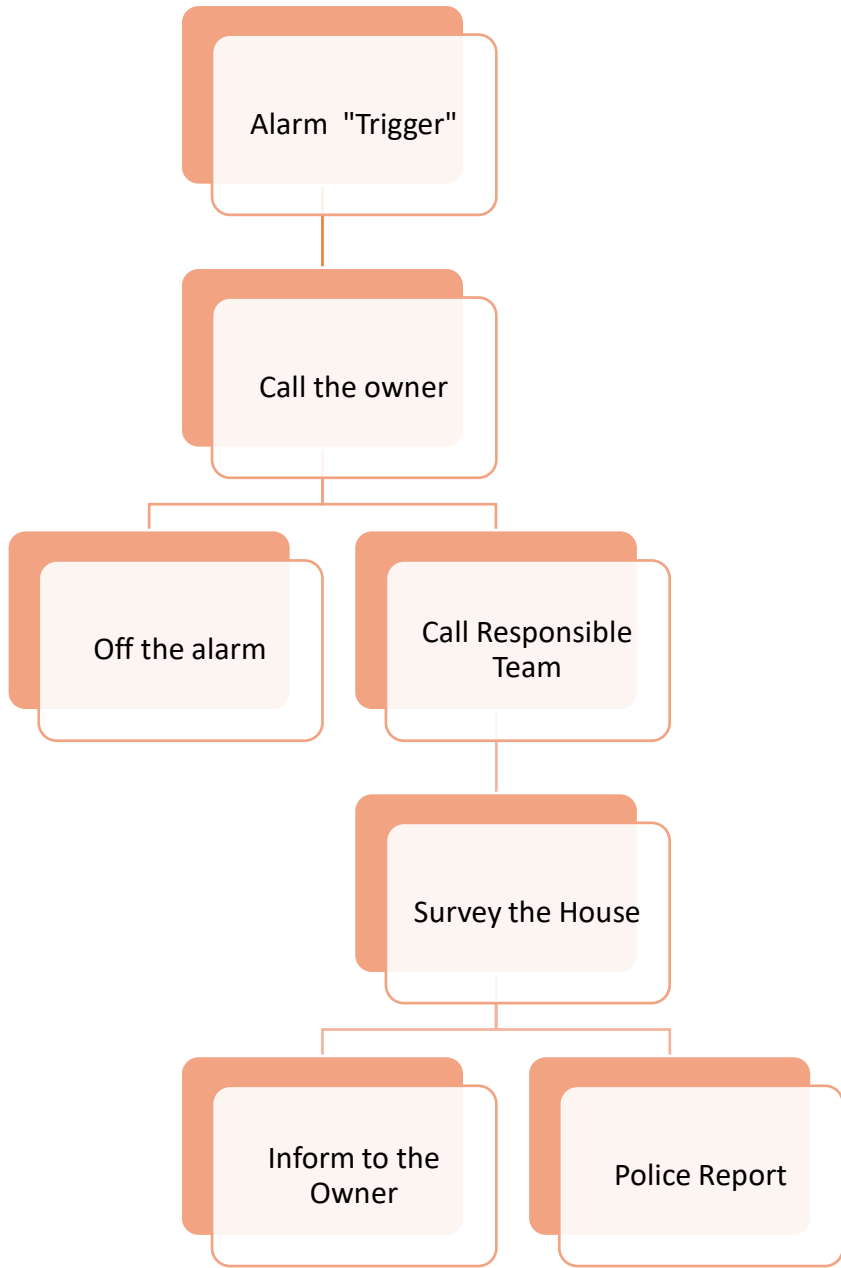

Alarm System Flow