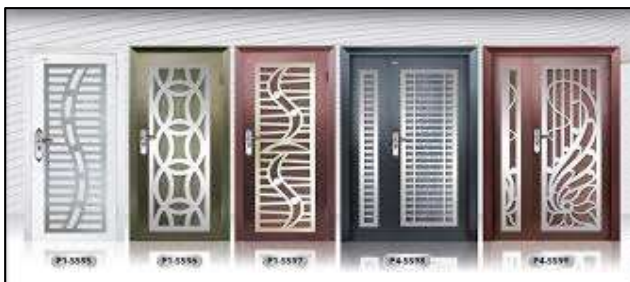

Security Door

Security door is an important step in the protection of modern times. Known as a security 'Burglar-proof door' means doors are enhanced with security features in the structure of the door. The doors are made of strength materials solid and have a 'safety pin' above the door. The most important feature on the security door this is 'anti-theft lock'. In other words, this door is equipped with a key opening experience forced in a particular time, which prevents thieves' ordinary.

In addition, the structure contained on the security door is have the key, anti-burglary pins, heavy hinges, rockwool insulation, AB keys, master keys, key contractors and well below lock.