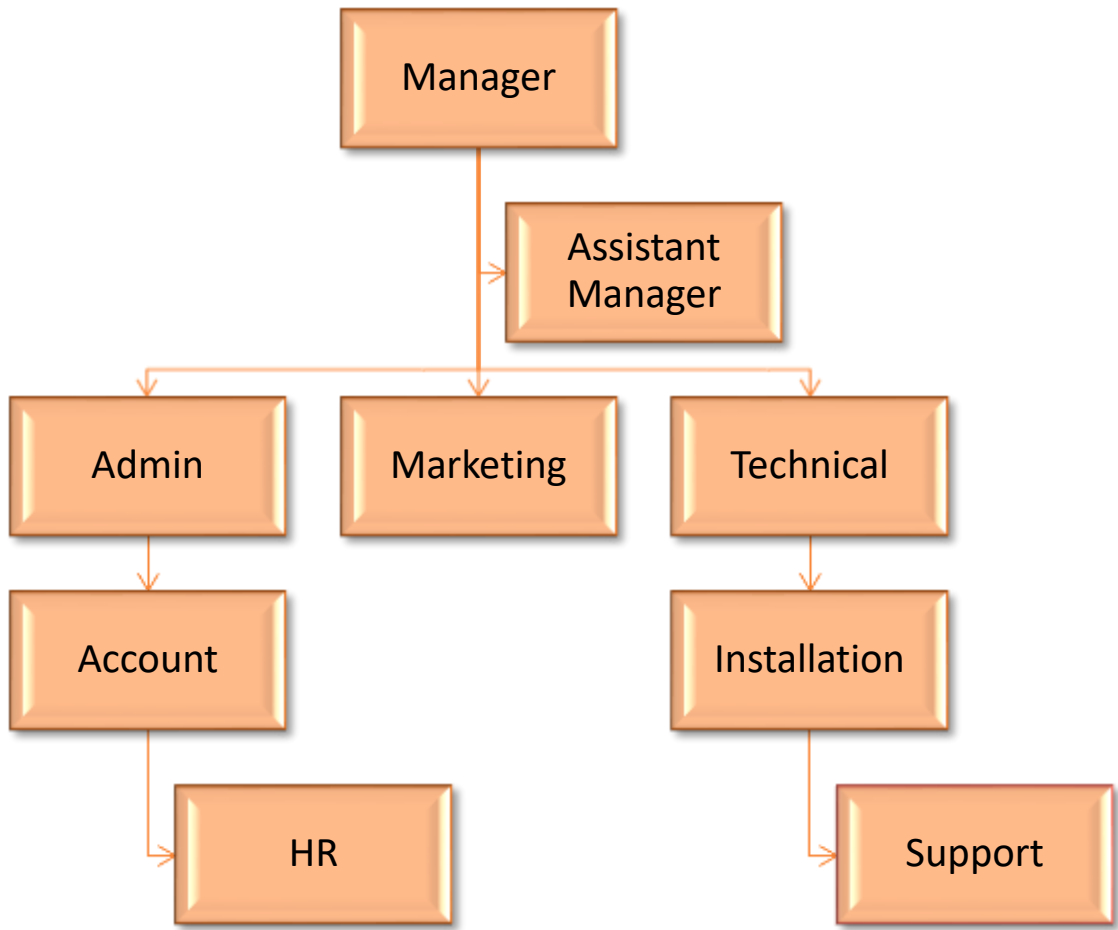

Organization Chart